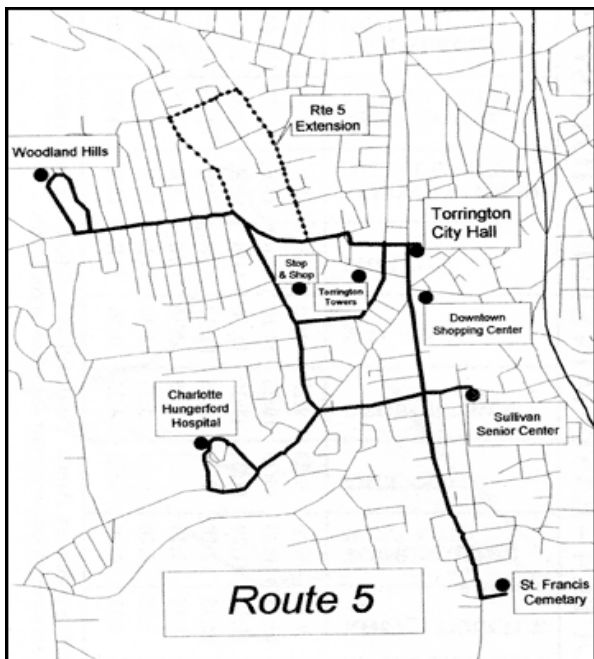

957 East Main Street
Torrington, CT 06790

(860) 489-2535 / Fax: (860) 489-3353
Toll Free: 1 (866) 906-4733

CANDYSTRIPER Bus Schedule

Route 5 - Extension Torrington Eastside to Southend

How To Read The Bus Schedule

You can read the bus schedule from left to right or right to left. It depends on if you choose to plan your trip by the time you want to get to where you to go, or the time you want to leave where you are. The timepoints listed on the schedule are not the only places the bus will stop along the route. The bus can stop anywhere along the route for pick-up or drop-off. You can stand at any corner along the route and flag down the bus.

Plan to be at the stop where you want to be picked up **at least (5) minutes before** the departure time listed on the schedule.

- 1) First make sure you are reading the correct bus schedule for where you want to be picked-up or dropped-off.
- 2) Find the location where you want to be picked-up or dropped-off, on the top of the bus schedule.
- 3) Look down the column and find the closest time the bus will be at the desired location to when you want to depart or arrive.
- 4) Then along the same row - read either (left to right: for arrival location/time) or (right to left: for departure location/time). The location is always listed on the top of the bus schedule.

Route 5 - Extension Torrington Eastside to Southend

Charlotte Hungerford Hospt.	High Street	Riverside Avenue	Wolcott Avenue	Migeon Avenue	Municipal Parking Lot
10:30	10:33	10:35	10:37	10:40	10:45
12:50	12:53	12:55	12:57	1:00	1:05