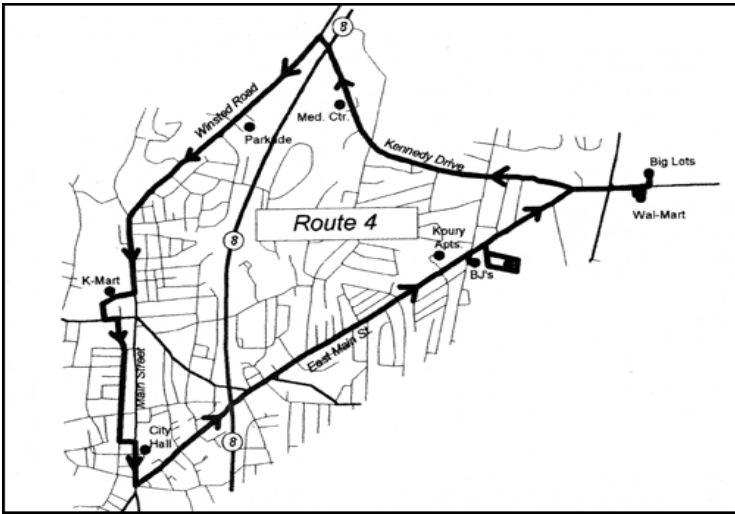

CANDYSTRIPER Bus Schedule

Route 4 - Torrington: East Main St to East Side