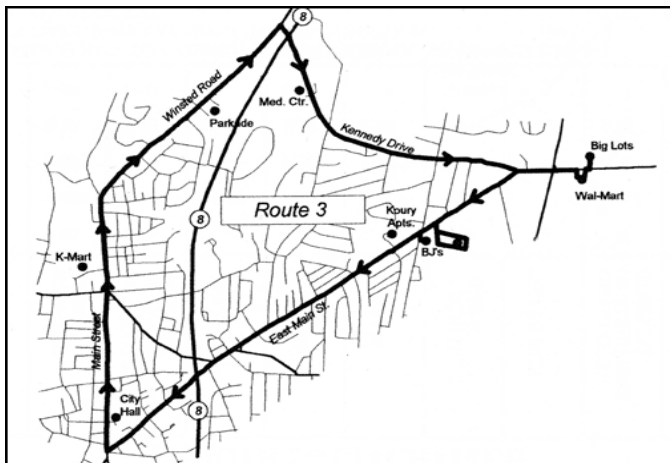

CANDYSTRIPER Bus Schedule

Route 3 - Torrington: Main St to East Side